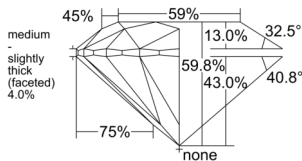

GIA®

FACSIMILE

GIA REPORT 1555544789

Verify this report at GIA.edu

GIA NATURAL DIAMOND DOSSIER®

June 23, 2026
GIA Report Number 1555544789
Shape and Cutting Style ..... Round Brilliant
Measurements ..... 5.22 - 5.26 x 3.13 mm

GRADING RESULTS

Carat Weight ..... 0.52 carat
Color Grade ..... E
Clarity Grade S11
Cut Grade ..... Excellent

ADDITIONAL GRADING INFORMATION

Polish ..... Excellent
Symmetry ..... Excellent
Fluorescence ..... None
Clarity Characteristics ..... Feather
Inscription(s): GIA 1555544789

PROPORTIONS

Profile to actual proportions

GRADING SCALES

GIA COLOR SCALE	GIA CLARITY SCALE	GIA CUT SCALE	
D	FLAWLESS	EXCELLENT	
E	INTERNALLY FLAWLESS		
F		VVS₁	VERY GOOD
G	VVS₂		
H	VS₁	GOOD	
I	VS₂		
J	S1₁	FAIR	
K	S1₂		
L	I₁	POOR	
M	I₂		
N	I₃		
O			
P			
Q			
R			
S			
T			
U			
V			
W			
X			
Y			
Z