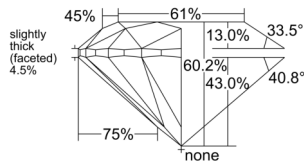

GIA®

FACSIMILE

GIA REPORT 1555545747

Verify this report at GIA.edu

GIA NATURAL DIAMOND DOSSIER®

June 23, 2026
GIA Report Number 1555545747
Shape and Cutting Style ..... Round Brilliant
Measurements ..... 5.11 - 5.13 x 3.08 mm

GRADING RESULTS

Carat Weight ..... 0.50 carat
Color Grade ..... G
Clarity Grade S11
Cut Grade ..... Excellent

ADDITIONAL GRADING INFORMATION

Polish ..... Excellent
Symmetry ..... Excellent
Fluorescence ..... None
Clarity Characteristics ..... Crystal, Feather
Inscription(s): GIA 1555545747

PROPORTIONS

Profile to actual proportions