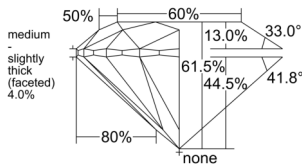

GIA®

FACSIMILE

GIA REPORT

155553284

Verify this report at GIA.edu

GIA NATURAL DIAMOND DOSSIER®

June 23, 2026
GIA Report Number 155553284
Shape and Cutting Style ..... Round Brilliant
Measurements ..... 4.32 - 4.34 x 2.66 mm

GRADING RESULTS

Carat Weight ..... 0.30 carat
Color Grade ..... E
Clarity Grade VS2
Cut Grade ..... Excellent

ADDITIONAL GRADING INFORMATION

Polish ..... Excellent
Symmetry ..... Excellent
Fluorescence ..... None
Clarity Characteristics ..... Feather
Inscription(s): GIA 155553284

PROPORTIONS

Profile to actual proportions