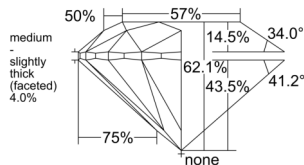

GIA®

FACSIMILE

GIA REPORT

155553636

Verify this report at GIA.edu

GIA NATURAL DIAMOND DOSSIER®

June 24, 2026
GIA Report Number 155553636
Shape and Cutting Style ..... Round Brilliant
Measurements ..... 5.05 - 5.08 x 3.15 mm

GRADING RESULTS

Carat Weight ..... 0.50 carat
Color Grade ..... G
Clarity Grade VS1
Cut Grade ..... Excellent

ADDITIONAL GRADING INFORMATION

Polish ..... Excellent
Symmetry ..... Excellent
Fluorescence ..... Faint
Clarity Characteristics ..... Crystal
Inscription(s): GIA 155553636

PROPORTIONS

Profile to actual proportions

GRADING SCALES

GIA COLOR SCALE

COLORED	D
	E
	F
	G
	H
	I
	J
NEAR COLORLESS	K
	L
	M
Faint	N
	O
	P
	Q
	R
	S
	T
	U
	V
	W
	X
	Y
Light	Z

GIA CLARITY SCALE

FLAWLESS	VERY VERY SLIGHTLY INCLUDED	VS₁	VS₂	VS₁	VS₂	SI₁	SI₂	I₁	I₂	I₃		
											FLAWLESS	INTERNALLY FLAWLESS

GIA CUT SCALE

EXCELLENT
VERY GOOD
GOOD
FAIR
POOR