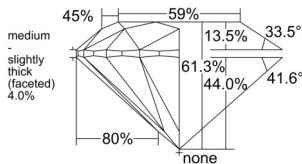

GIA®

FACSIMILE

GIA REPORT

155555261

Verify this report at GIA.edu

GIA NATURAL DIAMOND DOSSIER®

June 23, 2026
GIA Report Number 155555261
Shape and Cutting Style ..... Round Brilliant
Measurements ..... 4.53 - 4.55 x 2.79 mm

GRADING RESULTS

Carat Weight ..... 0.35 carat
Color Grade ..... H
Clarity Grade VS1
Cut Grade ..... Excellent

ADDITIONAL GRADING INFORMATION

Polish ..... Excellent
Symmetry ..... Excellent
Fluorescence ..... None
Clarity Characteristics ..... Feather, Cloud, Pinpoint
Inscription(s): GIA 155555261

PROPORTIONS

Profile to actual proportions

GRADING SCALES

GIA COLOR SCALE

COLORLESS	D
	E
	F
	G
	H
	I
NEAR COLORLESS	J
	K
	L
Faint	M
	N
	O
	P
	Q
	R
	S
	T
	U
	V
	W
	X
	Y
Light	Z

GIA CLARITY SCALE

VERY VERY SLIGHTLY INCLUDED	FLAWLESS
	INTERNALLY FLAWLESS
VERY SLIGHTLY INCLUDED	VVS₁
	VVS₂
SLIGHTLY INCLUDED	VS₁
	VS₂
INCLUDED	SI₁
	SI₂
	I₁
	I₂
	I₃

GIA CUT SCALE

EXCELLENT
VERY GOOD
GOOD
FAIR
POOR