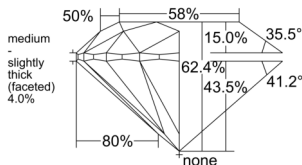

GIA®

FACSIMILE

GIA REPORT 155559851

Verify this report at GIA.edu

GIA NATURAL DIAMOND DOSSIER®

June 24, 2026
GIA Report Number 155559851
Shape and Cutting Style ..... Round Brilliant
Measurements ..... 4.70 - 4.72 x 2.94 mm

GRADING RESULTS

Carat Weight ..... 0.40 carat
Color Grade ..... D
Clarity Grade VVS2
Cut Grade ..... Excellent

ADDITIONAL GRADING INFORMATION

Polish ..... Excellent
Symmetry ..... Excellent
Fluorescence ..... Medium Blue
Clarity Characteristics..... Cloud, Pinpoint, Surface Graining
Inspection(s): GIA 155559851

PROPORTIONS

GRADING SCALES

GIA COLOR SCALE

COLORLESS	D
	E
	F
	G
	H
	I
	J
NEAR COLORLESS	K
	L
	M
Faint	N
	O
	P
	Q
	R
	S
	T
	U
	V
	W
	X
	Y
	Z

GIA CLARITY SCALE

FLAWLESS	INTERNAL FLAWLESS	
		FLAWLESS
VERY VERY SLIGHTLY INCLUDED	VVS₁	
	VVS₂	
VERY SLIGHTLY INCLUDED	VS₁	
	VS₂	
SLIGHTLY INCLUDED	SI₁	
	SI₂	
INCLUDED	I₁	
	I₂	
	I₃	

GIA CUT SCALE

EXCELLENT
VERY GOOD
GOOD
FAIR
POOR