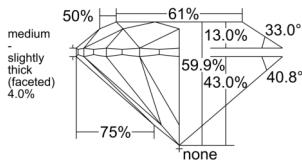

GIA®

FACSIMILE

GIA REPORT 1555565331

Verify this report at GIA.edu

GIA NATURAL DIAMOND DOSSIER®

June 25, 2026
GIA Report Number 1555565331
Shape and Cutting Style ..... Round Brilliant
Measurements ..... 4.96 - 4.97 x 2.97 mm

GRADING RESULTS

Carat Weight ..... 0.45 carat
Color Grade ..... H
Clarity Grade VS1
Cut Grade ..... Excellent

ADDITIONAL GRADING INFORMATION

Polish ..... Excellent
Symmetry ..... Excellent
Fluorescence ..... None
Clarity Characteristics ..... Cloud, Feather
Inscription(s): GIA 1555565331

PROPORTIONS

Profile to actual proportions

GRADING SCALES

GIA
COLOR
SCALE

COLORLESS	D
	E
	F
	G
	H
	I
	J
NEAR COLORLESS	K
	L
Faint	M
	N
	O
	P
Very Light	Q
	R
	S
	T
	U
	V
Light	W
	X
	Y
	Z

GIA
CLARITY
SCALE

	FLAWLESS
	INTERNALLY FLAWLESS
VERY VERY SLIGHTLY INCLUDED	VVS₁
	VVS₂
VERY SLIGHTLY INCLUDED	VS₁
	VS₂
SLIGHTLY INCLUDED	SI₁
	SI₂
	I₁
	I₂
INCLUDED	I₃

GIA
CUT
SCALE

	EXCELLENT
	VERY GOOD
	GOOD
	FAIR
	POOR