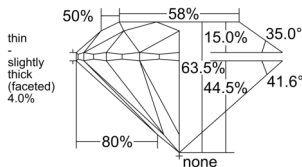

GIA®

FACSIMILE

GIA REPORT 1555569778

Verify this report at GIA.edu

GIA NATURAL DIAMOND DOSSIER®

June 26, 2026
GIA Report Number 1555569778
Shape and Cutting Style ..... Round Brilliant
Measurements ..... 5.60 - 5.65 x 3.57 mm

GRADING RESULTS

Carat Weight ..... 0.70 carat
Color Grade ..... E
Clarity Grade VS2
Cut Grade ..... Excellent

ADDITIONAL GRADING INFORMATION

Polish ..... Excellent
Symmetry ..... Excellent
Fluorescence ..... None
Clarity Characteristics ..... Crystal, Cloud
Inscription(s): GIA 1555569778

PROPORTIONS

GRADING SCALES

GIA COLOR SCALE

COLORESS	D
	E
	F
	G
	H
	I
	J
NEAR COLORESS	K
	L
Faint	M
	N
	O
	P
Very Light	Q
	R
	S
	T
	U
	V
Light	W
	X
	Y
	Z

GIA CLARITY SCALE

FLAWLESS	VERY VERY SLIGHTLY INCLUDED	VS₁	VS₂	VS₁	VS₂	SI₁	SI₂	I₁	I₂	I₃		
											FLAWLESS	INTERNALLY FLAWLESS

GIA CUT SCALE

EXCELLENT
VERY GOOD
GOOD
FAIR
POOR