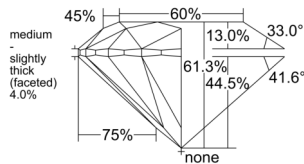

GIA®

FACSIMILE

GIA REPORT

1555573334

Verify this report at GIA.edu

GIA NATURAL DIAMOND DOSSIER®

June 25, 2026
GIA Report Number 1555573334
Shape and Cutting Style ..... Round Brilliant
Measurements ..... 4.38 - 4.41 x 2.69 mm

GRADING RESULTS

Carat Weight ..... 0.32 carat
Color Grade ..... G
Clarity Grade VVS1
Cut Grade ..... Excellent

ADDITIONAL GRADING INFORMATION

Polish ..... Excellent
Symmetry ..... Excellent
Fluorescence ..... Medium Blue
Clarity Characteristics ..... Pinpoint
Inscription(s): GIA 1555573334

PROPORTIONS

Profile to actual proportions

GRADING SCALES

GIA
COLOR
SCALE

COLOURLESS	D
	E
	F
	G
	H
	I
	J
NEAR COLOURLESS	K
	L
FAIN	M
	N
	O
	P
	Q
VERY LIGHT	R
	S
	T
	U
	V
	W
	X
	Y
LIGHT	Z

GIA
CLARITY
SCALE

	FLAWLESS
	INTERNALLY FLAWLESS
VERY VERY SLIGHTLY INCLUDED	VVS₁
	VVS₂
VERY SLIGHTLY INCLUDED	VS₁
	VS₂
SLIGHTLY INCLUDED	SI₁
	SI₂
	I₁
	I₂
INCLUDED	I₃

GIA
CUT
SCALE

	EXCELLENT
	VERY GOOD
	GOOD
	FAIR
	POOR