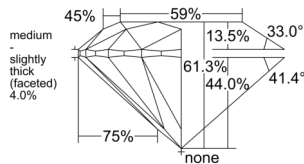

GIA®

FACSIMILE

GIA REPORT 1555577884

Verify this report at GIA.edu

GIA NATURAL DIAMOND DOSSIER®

June 25, 2026
GIA Report Number 1555577884
Shape and Cutting Style ..... Round Brilliant
Measurements ..... 4.80 - 4.82 x 2.95 mm

GRADING RESULTS

Carat Weight ..... 0.41 carat
Color Grade ..... D
Clarity Grade VS1
Cut Grade ..... Excellent

ADDITIONAL GRADING INFORMATION

Polish ..... Excellent
Symmetry ..... Excellent
Fluorescence ..... Faint
Clarity Characteristics..... Crystal, Feather, Pinpoint
Inscription(s): GIA 1555577884

PROPORTIONS

Profile to actual proportions

GRADING SCALES

GIA COLOR SCALE	GIA CLARITY SCALE	GIA CUT SCALE	
D	FLAWLESS	EXCELLENT	
E	INTERNALLY FLAWLESS		
F		VVS₁	VERY GOOD
G	VVS₂		
H	VS₁	GOOD	
I	VS₂		
J	SI₁	FAIR	
K	SI₂		
L	I₁	POOR	
M			
N			
O	I₂		
P			
Q			
R	I₃		
S			
T			
U			
V			
W			
X			
Y			
Z