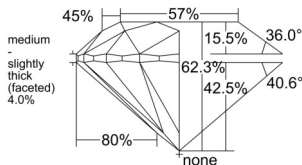

GIA®

FACSIMILE

GIA REPORT 1555578490

Verify this report at GIA.edu

GIA NATURAL DIAMOND DOSSIER®

June 27, 2026
GIA Report Number 1555578490
Shape and Cutting Style ..... Round Brilliant
Measurements ..... 4.26 - 4.28 x 2.66 mm

GRADING RESULTS

Carat Weight ..... 0.30 carat
Color Grade ..... D
Clarity Grade VS1
Cut Grade ..... Excellent

ADDITIONAL GRADING INFORMATION

Polish ..... Excellent
Symmetry ..... Excellent
Fluorescence ..... Faint
Clarity Characteristics..... Crystal, Feather, Needle, Pinpoint
Inscription(s): GIA 1555578490

PROPORTIONS

Profile to actual proportions

GRADING SCALES

GIA COLOR SCALE

COLORLESS	D
	E
	F
	G
	H
	I
	J
NEAR COLORLESS	K
	L
FAIN	M
	N
	O
	P
VERY LIGHT	Q
	R
	S
	T
	U
	V
	W
	X
	Y
LIGHT	Z

GIA CLARITY SCALE

FLAWLESS	INTERNAL FLAWLESS	
		FLAWLESS
VERY VERY SLIGHTLY INCLUDED	VVS₁	
	VVS₂	
VERY SLIGHTLY INCLUDED	VS₁	
	VS₂	
SLIGHTLY INCLUDED	SI₁	
	SI₂	
INCLUDED	I₁	
	I₂	
	I₃	

GIA CUT SCALE

EXCELLENT
VERY GOOD
GOOD
FAIR
POOR