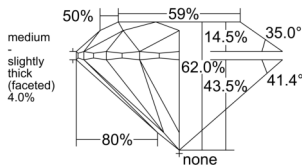

GIA®

FACSIMILE

GIA REPORT 1555578555

Verify this report at GIA.edu

GIA NATURAL DIAMOND DOSSIER®

June 26, 2026
GIA Report Number 1555578555
Shape and Cutting Style ..... Round Brilliant
Measurements ..... 4.71 - 4.74 x 2.93 mm

GRADING RESULTS

Carat Weight ..... 0.40 carat
Color Grade ..... F
Clarity Grade VS1
Cut Grade ..... Excellent

ADDITIONAL GRADING INFORMATION

Polish ..... Excellent
Symmetry ..... Excellent
Fluorescence ..... None
Clarity Characteristics..... Cloud, Crystal, Feather
Inscription(s): GIA 1555578555

PROPORTIONS

Profile to actual proportions