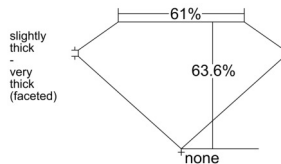

GIA®

FACSIMILE

GIA REPORT 155587761

Verify this report at GIA.edu

GIA NATURAL DIAMOND DOSSIER®

June 27, 2026
GIA Report Number 155587761
Shape and Cutting Style ..... Pear Brilliant
Measurements ..... 8.21 x 4.98 x 3.17 mm

GRADING RESULTS

Carat Weight ..... 0.80 carat
Color Grade ..... D
Clarity Grade VS1

ADDITIONAL GRADING INFORMATION

Polish ..... Excellent
Symmetry ..... Excellent
Fluorescence ..... Very Strong Blue
Clarity Characteristics ..... Feather, Pinpoint
Inscription(s): GIA 155587761

PROPORTIONS

Profile not to actual proportions

GRADING SCALES

GIA COLOR SCALE		GIA CLARITY SCALE	
COLORLESS	D	VERY VERY SLIGHTLY INCLUDED	FLAWLESS
	E		INTERNALLY FLAWLESS
	F		VVS₁
	G		VVS₂
	H		VS₁
	I		VS₂
	J		SI₁
	K		SI₂
	L		I₁
	M		I₂
NEAR COLORLESS	N	SLIGHTLY INCLUDED	I₃
	O		
	P		
	Q		
FAINT	R		
	S		
	T		
	U		
VERY LIGHT	V		
	W		
	X		
	Y		
LIGHT	Z