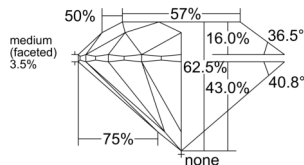

GIA®

FACSIMILE

GIA REPORT 1555593722

Verify this report at GIA.edu

GIA NATURAL DIAMOND DOSSIER®

June 30, 2026
GIA Report Number 1555593722
Shape and Cutting Style ..... Round Brilliant
Measurements ..... 5.05 - 5.08 x 3.16 mm

GRADING RESULTS

Carat Weight ..... 0.50 carat
Color Grade ..... G
Clarity Grade VS2
Cut Grade ..... Excellent

ADDITIONAL GRADING INFORMATION

Polish ..... Excellent
Symmetry ..... Excellent
Fluorescence ..... Strong Blue
Clarity Characteristics..... Crystal, Indented Natural
Inscription(s): GIA 1555593722

PROPORTIONS

Profile to actual proportions

GRADING SCALES

GIA COLOR SCALE

COLORED	D
	E
	F
	G
	H
	I
	J
NEAR COLORLESS	K
	L
	M
	N
	O
	P
	Q
	R
	S
	T
	U
	V
	W
	X
	Y
LIGHT	Z

GIA CLARITY SCALE

GIA CUT SCALE

EXCELLENT
VERY GOOD
GOOD
FAIR
POOR