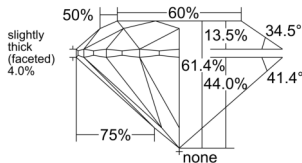

GIA®

FACSIMILE

GIA REPORT 155593808

Verify this report at GIA.edu

GIA NATURAL DIAMOND DOSSIER®

June 27, 2026
GIA Report Number 155593808
Shape and Cutting Style ..... Round Brilliant
Measurements ..... 5.68 - 5.70 x 3.49 mm

GRADING RESULTS

Carat Weight ..... 0.70 carat
Color Grade ..... J
Clarity Grade VS1
Cut Grade ..... Excellent

ADDITIONAL GRADING INFORMATION

Polish ..... Excellent
Symmetry ..... Excellent
Fluorescence ..... Medium Blue
Clarity Characteristics ..... Crystal
Inscription(s): GIA 155593808

PROPORTIONS

Profile to actual proportions