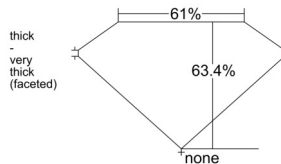

GIA®

FACSIMILE

GIA REPORT

1555596671

Verify this report at GIA.edu

GIA NATURAL DIAMOND DOSSIER®

June 26, 2026

GIA Report Number 1555596671

Shape and Cutting Style ..... Marquise Brilliant

Measurements ..... 6.64 x 3.44 x 2.18 mm

GRADING RESULTS

Carat Weight ..... 0.30 carat

Color Grade ..... F

Clarity Grade VS1

ADDITIONAL GRADING INFORMATION

Polish ..... Excellent

Symmetry ..... Very Good

Fluorescence ..... None

Clarity Characteristics..... Crystal, Feather, Pinpoint, Needle

Inscription(s): GIA 1555596671

PROPORTIONS

Profile not to actual proportions

GRADING SCALES

GIA COLOR SCALE		GIA CLARITY SCALE			
COLORLESS	D	VERY VERY SLIGHTLY INCLUDED	FLAWLESS		
	E		INTERNALLY FLAWLESS		
	F	VERY SLIGHTLY INCLUDED	VS₁		
	G		VS₂		
	H		VS₁		
	NEAR COLORLESS	I	SLIGHTLY INCLUDED	VS₂	
		J		SI₁	
		FAINT	K	INCLUDED	SI₂
			L		I₁
			M		I₂
VERT LIGHT	N	INCLUDED	I₃		
	O				
	P				
	Q				
	R				
LIGHT	S				
	T				
	U				
	V				
	W				
	X				
	Y				
	Z