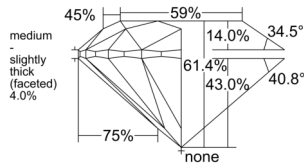

GIA®

FACSIMILE

GIA REPORT

1555608641

Verify this report at GIA.edu

GIA NATURAL DIAMOND DOSSIER®

July 01, 2026
GIA Report Number 1555608641
Shape and Cutting Style ..... Round Brilliant
Measurements ..... 4.31 - 4.34 x 2.66 mm

GRADING RESULTS

Carat Weight ..... 0.30 carat
Color Grade ..... G
Clarity Grade VS2
Cut Grade ..... Excellent

ADDITIONAL GRADING INFORMATION

Polish ..... Excellent
Symmetry ..... Excellent
Fluorescence ..... None
Clarity Characteristics..... Crystal, Feather, Cloud
Inscription(s): GIA 1555608641

PROPORTIONS

GRADING SCALES

GIA COLOR SCALE

COLORESS	D
	E
	F
	G
	H
	I
	J
NEAR COLORESS	K
	L
FANIT	M
	N
	O
	P
	Q
VERY LIGHT	R
	S
	T
	U
	V
	W
	X
	Y
LIGHT	Z

GIA CLARITY SCALE

VERY VERY SLIGHTLY INCLUDED	FLAWLESS
	INTERNALLY FLAWLESS
VERY SLIGHTLY INCLUDED	VVS₁
	VVS₂
SLIGHTLY INCLUDED	VS₁
	VS₂
INCLUDED	SI₁
	SI₂
	I₁
	I₂
	I₃

GIA CUT SCALE

EXCELLENT
VERY GOOD
GOOD
FAIR
POOR