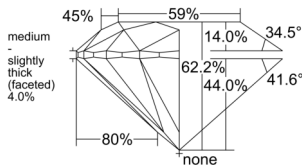

GIA®

FACSIMILE

GIA REPORT 1555608672

Verify this report at GIA.edu

GIA NATURAL DIAMOND DOSSIER®

June 29, 2026
GIA Report Number 1555608672
Shape and Cutting Style ..... Round Brilliant
Measurements ..... 4.29 - 4.31 x 2.68 mm

GRADING RESULTS

Carat Weight ..... 0.30 carat
Color Grade ..... G
Clarity Grade S11
Cut Grade ..... Excellent

ADDITIONAL GRADING INFORMATION

Polish ..... Excellent
Symmetry ..... Excellent
Fluorescence ..... None
Clarity Characteristics ..... Feather, Knot, Cloud
Inspection(s): GIA 1555608672

PROPORTIONS

Profile to actual proportions