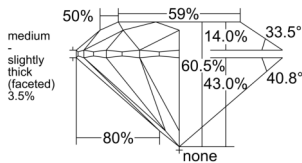

GIA®

FACSIMILE

GIA REPORT 1555627821

Verify this report at GIA.edu

GIA NATURAL DIAMOND DOSSIER®

July 01, 2026
GIA Report Number 1555627821
Shape and Cutting Style ..... Round Brilliant
Measurements ..... 3.65 - 3.67 x 2.22 mm

GRADING RESULTS

Carat Weight ..... 0.18 carat
Color Grade ..... F
Clarity Grade VS1
Cut Grade ..... Excellent

ADDITIONAL GRADING INFORMATION

Polish ..... Excellent
Symmetry ..... Excellent
Fluorescence ..... Faint
Clarity Characteristics ..... Feather
Inscription(s): GIA 1555627821

PROPORTIONS

GRADING SCALES

GIA COLOR SCALE	GIA CLARITY SCALE	GIA CUT SCALE	
D	FLAWLESS	EXCELLENT	
E	INTERNALLY FLAWLESS		
F		VVS₁	VERY GOOD
G	VVS₂		
H	VS₁	GOOD	
I	VS₂		
J	SI₁	FAIR	
K	SI₂		
L	I₁	POOR	
M	I₂		
N	I₃		
O			
P			
Q			
R			
S			
T			
U			
V			
W			
X			
Y			
Z