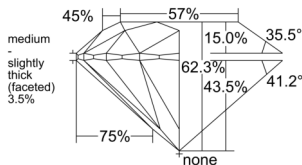

GIA®

FACSIMILE

GIA REPORT 1555628504

Verify this report at GIA.edu

GIA NATURAL DIAMOND DOSSIER®

July 01, 2026
GIA Report Number 1555628504
Shape and Cutting Style ..... Round Brilliant
Measurements ..... 5.05 - 5.08 x 3.16 mm

GRADING RESULTS

Carat Weight ..... 0.50 carat
Color Grade I
Clarity Grade VVS2
Cut Grade ..... Excellent

ADDITIONAL GRADING INFORMATION

Polish ..... Excellent
Symmetry ..... Excellent
Fluorescence ..... None
Clarity Characteristics ..... Cloud, Feather, Pinpoint
Inscription(s): GIA 1555628504

PROPORTIONS

Profile to actual proportions

GRADING SCALES

GIA COLOR SCALE	GIA CLARITY SCALE	GIA CUT SCALE	
D	FLAWLESS	EXCELLENT	
E	INTERNALLY FLAWLESS		
F		VVS₁	VERY GOOD
G	VVS₂		
H	VS₁	GOOD	
I	VS₂		
J	SI₁	FAIR	
K	SI₂		
L	I₁	POOR	
M	I₂		
N	I₃		
O			
P			
Q			
R			
S			
T			
U			
V			
W			
X			
Y			
Z