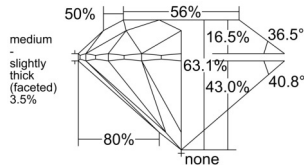

GIA®

FACSIMILE

GIA REPORT 1557037504

Verify this report at GIA.edu

GIA NATURAL DIAMOND DOSSIER®

April 15, 2026
GIA Report Number 1557037504
Shape and Cutting Style ..... Round Brilliant
Measurements ..... 4.96 - 4.98 x 3.13 mm

GRADING RESULTS

Carat Weight ..... 0.48 carat
Color Grade ..... F
Clarity Grade S11
Cut Grade ..... Excellent

ADDITIONAL GRADING INFORMATION

Polish ..... Excellent
Symmetry ..... Excellent
Fluorescence ..... None
Clarity Characteristics ..... Crystal, Cloud
Inscription(s): GIA 1557037504

PROPORTIONS

GRADING SCALES

GIA COLOR SCALE

COLORLESS	D
	E
	F
	G
	H
	I
	J
NEAR COLORLESS	K
	L
FAIN	M
	N
	O
	P
VERY LIGHT	Q
	R
	S
	T
	U
	V
	W
	X
	Y
LIGHT	Z

GIA CLARITY SCALE

FLAWLESS	INTERNAL FLAWLESS	
		FLAWLESS
VERY VERY SLIGHTLY INCLUDED	VVS₁	
	VVS₂	
VERY SLIGHTLY INCLUDED	VS₁	
	VS₂	
SLIGHTLY INCLUDED	SI₁	
	SI₂	
INCLUDED	I₁	
	I₂	
	I₃	

GIA CUT SCALE

EXCELLENT
VERY GOOD
GOOD
FAIR
POOR