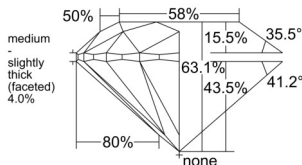

GIA®

FACSIMILE

GIA REPORT 1557068884

Verify this report at GIA.edu

GIA NATURAL DIAMOND DOSSIER®

May 29, 2026
GIA Report Number 1557068884
Shape and Cutting Style ..... Round Brilliant
Measurements ..... 3.86 - 3.89 x 2.44 mm

GRADING RESULTS

Carat Weight ..... 0.23 carat
Color Grade ..... F
Clarity Grade VS2
Cut Grade ..... Excellent

ADDITIONAL GRADING INFORMATION

Polish ..... Excellent
Symmetry ..... Excellent
Fluorescence ..... None
Clarity Characteristics..... Cloud, Crystal, Feather
Inspection(s): GIA 1557068884

PROPORTIONS

GRADING SCALES

GIA COLOR SCALE

COLOREDNESS	D
	E
	F
	G
	H
	I
	J
NEAR COLORLESS	K
	L
Faint	M
	N
	O
	P
Very Light	Q
	R
	S
	T
	U
	V
	W
	X
	Y
Light	Z

GIA CLARITY SCALE

FLAWLESS	INTERNAL FLAWLESS	
		FLAWLESS
VERY VERY SLIGHTLY INCLUDED	VERY SLIGHTLY INCLUDED	
		VVS₁
	VVS₂	
VERY SLIGHTLY INCLUDED	SLIGHTLY INCLUDED	
		VS₁
	VS₂	
SLIGHTLY INCLUDED	INCLUDED	
		SI₁
	SI₂	
	I₁	
	I₂	
	I₃	

GIA CUT SCALE

EXCELLENT
VERY GOOD
GOOD
FAIR
POOR