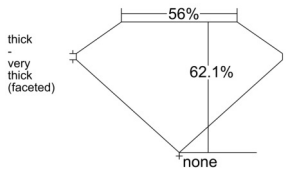

GIA®

FACSIMILE

GIA REPORT 1557070247

Verify this report at GIA.edu

GIA NATURAL DIAMOND DOSSIER®

April 21, 2026
GIA Report Number 1557070247
Shape and Cutting Style ..... Pear Brilliant
Measurements ..... 5.71 x 3.79 x 2.35 mm

GRADING RESULTS

Carat Weight ..... 0.30 carat
Color Grade ..... D
Clarity Grade VS1

ADDITIONAL GRADING INFORMATION

Polish ..... Very Good
Symmetry ..... Very Good
Fluorescence ..... Strong Blue
Clarity Characteristics..... Crystal, Cloud, Pinpoint
Inscription(s): GIA 1557070247

PROPORTIONS

Profile not to actual proportions

GRADING SCALES

GIA COLOR SCALE		GIA CLARITY SCALE			
COLORLESS	D	VERY VERY SLIGHTLY INCLUDED	FLAWLESS		
	E		INTERNALLY FLAWLESS		
	F	VERY SLIGHTLY INCLUDED	VS₁		
	G		VS₂		
	H		VS₁		
	NEAR COLORLESS	I	SLIGHTLY INCLUDED	VS₂	
		J		SI₁	
		FAINT	K	INCLUDED	SI₂
			L		I₁
			M		I₂
VERT LIGHT	N	LIGHT	I₃		
	O				
	P				
	Q				
	R