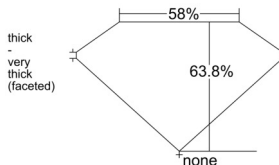

GIA®

FACSIMILE

GIA REPORT 1557125298

Verify this report at GIA.edu

GIA NATURAL DIAMOND DOSSIER®

April 27, 2026
GIA Report Number 1557125298
Shape and Cutting Style ..... Pear Brilliant
Measurements ..... 7.39 x 4.87 x 3.11 mm

GRADING RESULTS

Carat Weight ..... 0.70 carat
Color Grade I
Clarity Grade VS2

ADDITIONAL GRADING INFORMATION

Polish ..... Excellent
Symmetry ..... Excellent
Fluorescence ..... Medium Blue
Clarity Characteristics ..... Crystal
Inscription(s): GIA 1557125298

PROPORTIONS

Profile not to actual proportions

GRADING SCALES

GIA COLOR SCALE		GIA CLARITY SCALE	
COLORLESS	D	VERY VERY SLIGHTLY INCLUDED	FLAWLESS
	E		INTERNALLY FLAWLESS
	F		VVS₁
	G		VVS₂
	H		VS₁
	I		VS₂
	J		SI₁
	K		SI₂
	L		I₁
	M		I₂
NEAR COLORLESS	N	SLIGHTLY INCLUDED	I₃
	O		
	P		
	Q		
FAINT	R		
	S		
	T		
	U		
VERY LIGHT	V		
	W		
	X		
	Y		
LIGHT	Z