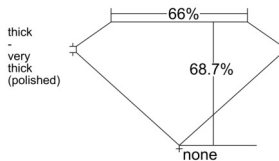

GIA®

FACSIMILE

GIA REPORT 1557139901

Verify this report at GIA.edu

GIA NATURAL DIAMOND DOSSIER®

April 28, 2026
GIA Report Number 1557139901
Shape and Cutting Style ..... Square Emerald Cut
Measurements ..... 5.07 x 5.00 x 3.43 mm

GRADING RESULTS

Carat Weight ..... 0.81 carat
Color Grade ..... F
Clarity Grade VS2

ADDITIONAL GRADING INFORMATION

Polish ..... Excellent
Symmetry ..... Very Good
Fluorescence ..... None
Clarity Characteristics ..... Cloud, Crystal
Inscription(s): GIA 1557139901

PROPORTIONS

Profile not to actual proportions

GRADING SCALES

GIA COLOR SCALE		GIA CLARITY SCALE	
COLORLESS	D	VERY VERY SLIGHTLY INCLUDED	FLAWLESS
	E		INTERNALLY FLAWLESS
	F		VVS₁
	G		VVS₂
	H		VS₁
	I		VS₂
	J		SI₁
	K		SI₂
	L		I₁
	M		I₂
NEAR COLORLESS	N	SLIGHTLY INCLUDED	I₃
	O		
	P		
	Q		
FAINT	R		
	S		
	T		
	U		
VERY LIGHT	V		
	W		
	X		
	Y		
LIGHT	Z