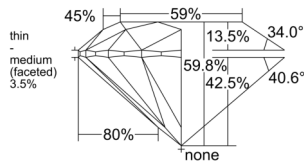

GIA®

FACSIMILE

GIA REPORT 1557162049

Verify this report at GIA.edu

GIA NATURAL DIAMOND DOSSIER®

May 28, 2026
GIA Report Number 1557162049
Shape and Cutting Style ..... Round Brilliant
Measurements ..... 4.55 - 4.56 x 2.72 mm

GRADING RESULTS

Carat Weight ..... 0.34 carat
Color Grade ..... G
Clarity Grade VS2
Cut Grade ..... Excellent

ADDITIONAL GRADING INFORMATION

Polish ..... Excellent
Symmetry ..... Excellent
Fluorescence ..... None
Clarity Characteristics ..... Cloud, Crystal
Inscription(s): GIA 1557162049

PROPORTIONS

Profile to actual proportions