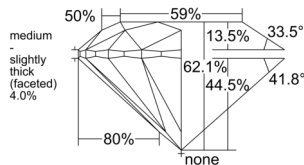

GIA®

FACSIMILE

GIA REPORT 1557164432

Verify this report at GIA.edu

GIA NATURAL DIAMOND DOSSIER®

May 07, 2026
GIA Report Number 1557164432
Shape and Cutting Style ..... Round Brilliant
Measurements ..... 5.06 - 5.08 x 3.15 mm

GRADING RESULTS

Carat Weight ..... 0.49 carat
Color Grade ..... F
Clarity Grade S11
Cut Grade ..... Excellent

ADDITIONAL GRADING INFORMATION

Polish ..... Excellent
Symmetry ..... Excellent
Fluorescence ..... None
Clarity Characteristics..... Crystal, Cloud, Feather
Inscription(s): GIA 1557164432

PROPORTIONS

Profile to actual proportions