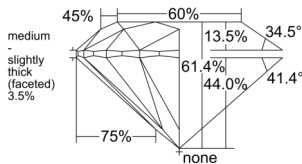

GIA®

FACSIMILE

GIA REPORT

1557171436

Verify this report at GIA.edu

GIA NATURAL DIAMOND DOSSIER®

May 05, 2026
GIA Report Number 1557171436
Shape and Cutting Style ..... Round Brilliant
Measurements ..... 4.86 - 4.89 x 3.00 mm

GRADING RESULTS

Carat Weight ..... 0.44 carat
Color Grade ..... J
Clarity Grade VVS1
Cut Grade ..... Excellent

ADDITIONAL GRADING INFORMATION

Polish ..... Excellent
Symmetry ..... Excellent
Fluorescence ..... None
Clarity Characteristics ..... Feather, Chip
Inscription(s): GIA 1557171436

PROPORTIONS

Profile to actual proportions

GRADING SCALES

GIA COLOR SCALE

COLORLESS	D
	E
	F
	G
	H
	I
NEAR COLORLESS	J
	K
	L
FAIN	M
	N
	O
	P
	Q
VERY LIGHT	R
	S
	T
	U
	V
	W
	X
	Y
LIGHT	Z

GIA CLARITY SCALE

FLAWLESS	INTERNAL FLAWLESS	
		FLAWLESS
VERY VERY SLIGHTLY INCLUDED	VVS₁	
	VVS₂	
VERY SLIGHTLY INCLUDED	VS₁	
	VS₂	
SLIGHTLY INCLUDED	SI₁	
	SI₂	
INCLUDED	I₁	
	I₂	
	I₃	

GIA CUT SCALE

EXCELLENT
VERY GOOD
GOOD
FAIR
POOR