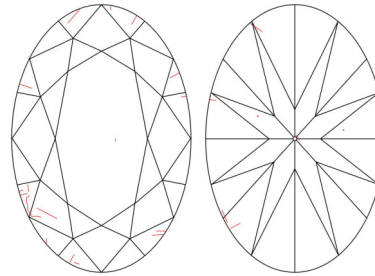

**GIA NATURAL DIAMOND GRADING REPORT**

 May 05, 2026  
 GIA Report Number ..... 1557181358  
 Shape and Cutting Style ..... Oval Brilliant  
 Measurements ..... 8.62 x 6.05 x 3.79 mm

**GRADING RESULTS**

 Carat Weight ..... 1.30 carat  
 Color Grade ..... G  
 Clarity Grade ..... SI1

**ADDITIONAL GRADING INFORMATION**

 Polish ..... Excellent  
 Symmetry ..... Excellent  
 Fluorescence ..... None  
 Inscription(s): GIA 1557181358

**PROPORTIONS**

Profile not to actual proportions

**CLARITY CHARACTERISTICS**

**KEY TO SYMBOLS\***

-  Feather
-  Needle
-  Pinpoint

\* Red symbols denote internal characteristics (inclusions). Green or black symbols denote external characteristics (blemishes). Diagram is an approximate representation of the diamond, and symbols shown indicate type, position, and approximate size of clarity characteristics. All clarity characteristics may not be shown. Details of finish are not shown.