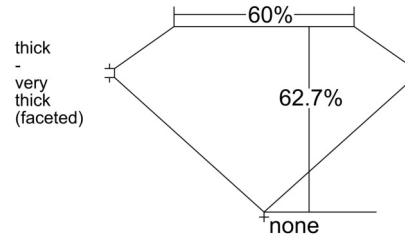

**GIA NATURAL DIAMOND GRADING REPORT**

 May 05, 2026  
 GIA Report Number ..... 1557181358  
 Shape and Cutting Style ..... Oval Brilliant  
 Measurements ..... 8.62 x 6.05 x 3.79 mm

**GRADING RESULTS**

 Carat Weight ..... 1.30 carat  
 Color Grade ..... G  
 Clarity Grade ..... SI1

**ADDITIONAL GRADING INFORMATION**

 Polish ..... Excellent  
 Symmetry ..... Excellent  
 Fluorescence ..... None  
 Inscription(s): GIA 1557181358

**PROPORTIONS**

Profile not to actual proportions

**CLARITY CHARACTERISTICS**

**KEY TO SYMBOLS\***

-  Feather
-  Needle
-  Pinpoint

\* Red symbols denote internal characteristics (inclusions). Green or black symbols denote external characteristics (blemishes). Diagram is an approximate representation of the diamond, and symbols shown indicate type, position, and approximate size of clarity characteristics. All clarity characteristics may not be shown. Details of finish are not shown.