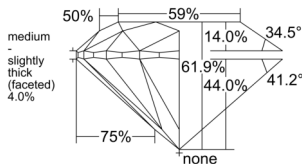

GIA®

FACSIMILE

GIA REPORT 1557183548

Verify this report at GIA.edu

GIA NATURAL DIAMOND DOSSIER®

May 05, 2026
GIA Report Number 1557183548
Shape and Cutting Style ..... Round Brilliant
Measurements ..... 6.00 - 6.04 x 3.72 mm

GRADING RESULTS

Carat Weight ..... 0.83 carat
Color Grade ..... F
Clarity Grade SI2
Cut Grade ..... Excellent

ADDITIONAL GRADING INFORMATION

Polish ..... Excellent
Symmetry ..... Excellent
Fluorescence ..... None
Clarity Characteristics..... Cloud, Crystal, Feather
Inscription(s): GIA 1557183548

PROPORTIONS

Profile to actual proportions