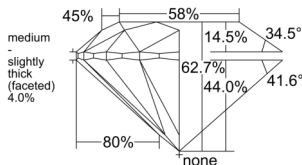

GIA®

FACSIMILE

GIA REPORT 1557204591

Verify this report at GIA.edu

GIA NATURAL DIAMOND DOSSIER®

May 09, 2026
GIA Report Number 1557204591
Shape and Cutting Style ..... Round Brilliant
Measurements ..... 5.07 - 5.08 x 3.18 mm

GRADING RESULTS

Carat Weight ..... 0.50 carat
Color Grade ..... K
Clarity Grade VVS2
Cut Grade ..... Excellent

ADDITIONAL GRADING INFORMATION

Polish ..... Excellent
Symmetry ..... Excellent
Fluorescence ..... None
Clarity Characteristics ..... Pinpoint
Inscription(s): GIA 1557204591

PROPORTIONS

Profile to actual proportions

GRADING SCALES

GIA COLOR SCALE

COLOURLESS	D
	E
	F
	G
	H
	I
	J
NEAR COLOURLESS	K
	L
FAIN	M
	N
	O
	P
	Q
VERY LIGHT	R
	S
	T
	U
	V
	W
	X
	Y
LIGHT	Z

GIA CLARITY SCALE

FLAWLESS	INTERNAL FLAWLESS	
		FLAWLESS
VERY VERY SLIGHTLY INCLUDED	VVS₁	
	VVS₂	
VERY SLIGHTLY INCLUDED	VS₁	
	VS₂	
SLIGHTLY INCLUDED	SI₁	
	SI₂	
INCLUDED	I₁	
	I₂	
	I₃	

GIA CUT SCALE

EXCELLENT
VERY GOOD
GOOD
FAIR
POOR