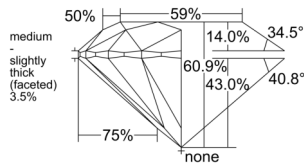

GIA®

FACSIMILE

GIA REPORT

1557220834

Verify this report at GIA.edu

GIA NATURAL DIAMOND DOSSIER®

May 11, 2026
GIA Report Number 1557220834
Shape and Cutting Style ..... Round Brilliant
Measurements ..... 5.00 - 5.02 x 3.05 mm

GRADING RESULTS

Carat Weight ..... 0.47 carat
Color Grade ..... J
Clarity Grade VS1
Cut Grade ..... Excellent

ADDITIONAL GRADING INFORMATION

Polish ..... Excellent
Symmetry ..... Excellent
Fluorescence ..... None
Clarity Characteristics ..... Feather, Pinpoint
Inscription(s): GIA 1557220834

PROPORTIONS

Profile to actual proportions

GRADING SCALES

GIA COLOR SCALE

COLORLESS	D
	E
	F
	G
	H
	I
	J
NEAR COLORLESS	K
	L
FAIN	M
	N
	O
	P
VERY LIGHT	Q
	R
	S
	T
	U
	V
	W
	X
	Y
LIGHT	Z

GIA CLARITY SCALE

FLAWLESS	INTERNAL FLAWLESS	
		FLAWLESS
VERY VERY SLIGHTLY INCLUDED	VVS₁	
	VVS₂	
VERY SLIGHTLY INCLUDED	VS₁	
	VS₂	
SLIGHTLY INCLUDED	SI₁	
	SI₂	
INCLUDED	I₁	
	I₂	
	I₃	

GIA CUT SCALE

EXCELLENT
VERY GOOD
GOOD
FAIR
POOR