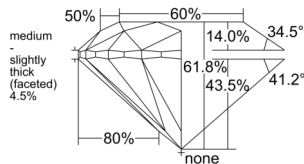

GIA®

FACSIMILE

GIA REPORT 1557225971

Verify this report at GIA.edu

GIA NATURAL DIAMOND DOSSIER®

May 12, 2026
GIA Report Number 1557225971
Shape and Cutting Style ..... Round Brilliant
Measurements ..... 4.28 - 4.29 x 2.65 mm

GRADING RESULTS

Carat Weight ..... 0.30 carat
Color Grade ..... J
Clarity Grade VS1
Cut Grade ..... Excellent

ADDITIONAL GRADING INFORMATION

Polish ..... Excellent
Symmetry ..... Excellent
Fluorescence ..... None
Clarity Characteristics..... Feather, Cloud, Needle, Pinpoint
Inscription(s): GIA 1557225971

PROPORTIONS

Profile to actual proportions