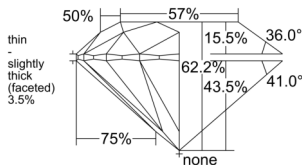

GIA®

FACSIMILE

GIA REPORT 1557227532

Verify this report at GIA.edu

GIA NATURAL DIAMOND DOSSIER®

May 12, 2026
GIA Report Number 1557227532
Shape and Cutting Style ..... Round Brilliant
Measurements ..... 4.28 - 4.30 x 2.67 mm

GRADING RESULTS

Carat Weight ..... 0.30 carat
Color Grade L
Clarity Grade VS1
Cut Grade ..... Excellent

ADDITIONAL GRADING INFORMATION

Polish ..... Excellent
Symmetry ..... Excellent
Fluorescence ..... Faint
Clarity Characteristics..... Feather, Cloud, Pinpoint
Inscription(s): GIA 1557227532

PROPORTIONS

Profile to actual proportions

GRADING SCALES

GIA COLOR SCALE	GIA CLARITY SCALE	GIA CUT SCALE	
COLOURLESS D	FLAWLESS	EXCELLENT	
E	INTERNALLY FLAWLESS		
F		VVS₁	VERY GOOD
G	VVS₂		
H	VS₁	GOOD	
I	VS₂		
J	SI₁	FAIR	
K	SI₂		
L	I₁	POOR	
M	I₂		
N	I₃		
O			
P			
Q			
R			
S			
T			
U			
V			
W			
X			
Y			
Z