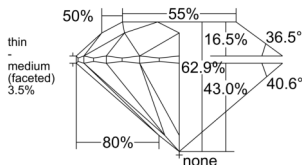

GIA®

FACSIMILE

GIA REPORT 1557235577

Verify this report at GIA.edu

GIA NATURAL DIAMOND DOSSIER®

May 12, 2026
GIA Report Number 1557235577
Shape and Cutting Style ..... Round Brilliant
Measurements ..... 5.35 - 5.39 x 3.38 mm

GRADING RESULTS

Carat Weight ..... 0.60 carat
Color Grade ..... E
Clarity Grade S11
Cut Grade ..... Excellent

ADDITIONAL GRADING INFORMATION

Polish ..... Excellent
Symmetry ..... Excellent
Fluorescence ..... Strong Blue
Clarity Characteristics ..... Crystal, Feather
Inscription(s): GIA 1557235577

PROPORTIONS

GRADING SCALES

GIA COLOR SCALE	GIA CLARITY SCALE	GIA CUT SCALE
COLOURLESS	FLAWLESS	EXCELLENT
D	INTERNALLY FLAWLESS	
E	VVS₁	VERY GOOD
F		
G	VS₁	GOOD
H		
I	SI₁	FAIR
J		
K	I₁	POOR
L		
M	I₂	
N		
O	I₃	
P		
Q		
R		
S		
T		
U		
V		
W		
X		
Y		
Z