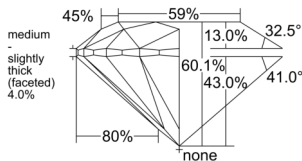

GIA®

FACSIMILE

GIA REPORT 1557238412

Verify this report at GIA.edu

GIA NATURAL DIAMOND DOSSIER®

May 12, 2026
GIA Report Number 1557238412
Shape and Cutting Style ..... Round Brilliant
Measurements ..... 5.12 - 5.15 x 3.09 mm

GRADING RESULTS

Carat Weight ..... 0.50 carat
Color Grade ..... G
Clarity Grade S11
Cut Grade ..... Excellent

ADDITIONAL GRADING INFORMATION

Polish ..... Excellent
Symmetry ..... Excellent
Fluorescence ..... None
Clarity Characteristics ..... Feather
Inscription(s): GIA 1557238412

PROPORTIONS

Profile to actual proportions