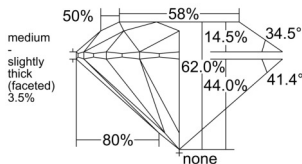

GIA®

FACSIMILE

GIA REPORT 1557247959

Verify this report at GIA.edu

GIA NATURAL DIAMOND DOSSIER®

May 13, 2026
GIA Report Number 1557247959
Shape and Cutting Style ..... Round Brilliant
Measurements ..... 4.67 - 4.68 x 2.90 mm

GRADING RESULTS

Carat Weight ..... 0.38 carat
Color Grade ..... G
Clarity Grade S11
Cut Grade ..... Excellent

ADDITIONAL GRADING INFORMATION

Polish ..... Excellent
Symmetry ..... Excellent
Fluorescence ..... Faint
Clarity Characteristics ..... Cloud
Inscription(s): GIA 1557247959

PROPORTIONS

GRADING SCALES

GIA COLOR SCALE

COLORESS	D
	E
	F
	G
	H
	I
NEAR COLORESS	J
	K
	L
FAIN	M
	N
	O
	P
	Q
VERY LIGHT	R
	S
	T
	U
	V
	W
	X
	Y
LIGHT	Z

GIA CLARITY SCALE

FLAWLESS	INTERNAL FLAWLESS	
		FLAWLESS
VERY VERY SLIGHTLY INCLUDED	VVS₁	
	VVS₂	
VERY SLIGHTLY INCLUDED	VS₁	
	VS₂	
SLIGHTLY INCLUDED	SI₁	
	SI₂	
INCLUDED	I₁	
	I₂	
	I₃	

GIA CUT SCALE

EXCELLENT
VERY GOOD
GOOD
FAIR
POOR