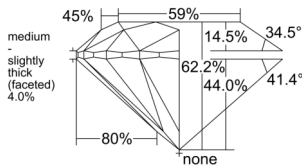

GIA®

FACSIMILE

GIA REPORT 1557257866

Verify this report at GIA.edu

GIA NATURAL DIAMOND DOSSIER®

May 18, 2026
GIA Report Number 1557257866
Shape and Cutting Style ..... Round Brilliant
Measurements ..... 4.90 - 4.92 x 3.06 mm

GRADING RESULTS

Carat Weight ..... 0.45 carat
Color Grade ..... J
Clarity Grade S11
Cut Grade ..... Excellent

ADDITIONAL GRADING INFORMATION

Polish ..... Excellent
Symmetry ..... Excellent
Fluorescence ..... None
Clarity Characteristics ..... Feather
Inscription(s): GIA 1557257866

PROPORTIONS

Profile to actual proportions