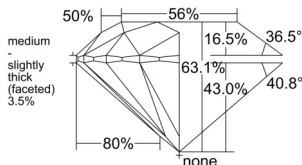

GIA®

FACSIMILE

GIA REPORT 1557264126

Verify this report at GIA.edu

GIA NATURAL DIAMOND DOSSIER®

May 16, 2026
GIA Report Number 1557264126
Shape and Cutting Style ..... Round Brilliant
Measurements ..... 5.87 - 5.91 x 3.72 mm

GRADING RESULTS

Carat Weight ..... 0.80 carat
Color Grade ..... F
Clarity Grade S11
Cut Grade ..... Excellent

ADDITIONAL GRADING INFORMATION

Polish ..... Excellent
Symmetry ..... Excellent
Fluorescence ..... Strong Blue
Clarity Characteristics ..... Crystal, Feather
Inscription(s): GIA 1557264126

PROPORTIONS

GRADING SCALES

GIA COLOR SCALE

COLORLESS	D
	E
	F
	G
	H
	I
	J
NEAR COLORLESS	K
	L
FAIN	M
	N
	O
	P
VERY LIGHT	Q
	R
	S
	T
	U
	V
	W
	X
	Y
LIGHT	Z

GIA CLARITY SCALE

FLAWLESS	INTERNAL FLAWLESS	
		FLAWLESS
VERY VERY SLIGHTLY INCLUDED	VVS₁	
	VVS₂	
VERY SLIGHTLY INCLUDED	VS₁	
	VS₂	
SLIGHTLY INCLUDED	SI₁	
	SI₂	
INCLUDED	I₁	
	I₂	
	I₃	

GIA CUT SCALE

EXCELLENT
VERY GOOD
GOOD
FAIR
POOR