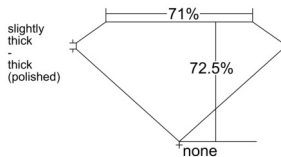

GIA®

FACSIMILE

GIA REPORT 1557274426

Verify this report at GIA.edu

GIA NATURAL DIAMOND DOSSIER®

May 16, 2026
GIA Report Number 1557274426
Shape and Cutting Style ..... Square Modified Brilliant
Measurements ..... 4.18 x 4.11 x 2.98 mm

GRADING RESULTS

Carat Weight ..... 0.43 carat
Color Grade ..... F
Clarity Grade VS1

ADDITIONAL GRADING INFORMATION

Polish ..... Excellent
Symmetry ..... Good
Fluorescence ..... None
Clarity Characteristics ..... Cloud
Inscription(s): GIA 1557274426

PROPORTIONS

Profile not to actual proportions

GRADING SCALES

GIA COLOR SCALE		GIA CLARITY SCALE	
COLORLESS	D	VERY VERY SLIGHTLY INCLUDED	FLAWLESS
	E		INTERNALLY FLAWLESS
	F		VVS₁
	G		VVS₂
	H		VS₁
	I		VS₂
	J		SI₁
	K		SI₂
	L		I₁
	M		I₂
NEAR COLORLESS	N	SLIGHTLY INCLUDED	I₃
	O		
	P		
	Q		
FAINT	R		
	S		
	T		
	U		
VERT LIGHT	V		
	W		
	X		
	Y		
LIGHT	Z