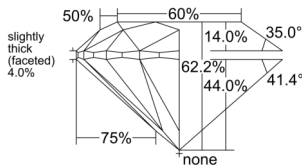

GIA®

FACSIMILE

GIA REPORT 1557287670

Verify this report at GIA.edu

GIA NATURAL DIAMOND DOSSIER®

May 20, 2026
GIA Report Number 1557287670
Shape and Cutting Style ..... Round Brilliant
Measurements ..... 4.26 - 4.28 x 2.66 mm

GRADING RESULTS

Carat Weight ..... 0.30 carat
Color Grade I
Clarity Grade VS1
Cut Grade ..... Excellent

ADDITIONAL GRADING INFORMATION

Polish ..... Excellent
Symmetry ..... Excellent
Fluorescence ..... None
Clarity Characteristics ..... Feather
Inscription(s): GIA 1557287670

PROPORTIONS

Profile to actual proportions