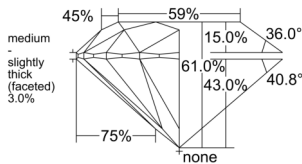

GIA®

FACSIMILE

GIA REPORT

1557288206

Verify this report at GIA.edu

GIA NATURAL DIAMOND DOSSIER®

May 20, 2026
GIA Report Number 1557288206
Shape and Cutting Style ..... Round Brilliant
Measurements ..... 4.96 - 5.00 x 3.04 mm

GRADING RESULTS

Carat Weight ..... 0.46 carat
Color Grade I
Clarity Grade VS1
Cut Grade ..... Excellent

ADDITIONAL GRADING INFORMATION

Polish ..... Excellent
Symmetry ..... Excellent
Fluorescence ..... None
Clarity Characteristics ..... Feather, Pinpoint
Inscription(s): GIA 1557288206

PROPORTIONS

Profile to actual proportions

GRADING SCALES

GIA COLOR SCALE

COLORLESS	D
	E
	F
	G
	H
	I
	J
NEAR COLORLESS	K
	L
Faint	M
	N
	O
	P
Very Light	Q
	R
	S
	T
	U
	V
Light	W
	X
	Y
	Z

GIA CLARITY SCALE

FLAWLESS	INTERNAL FLAWLESS	EXCELLENT	
VERY VERY SLIGHTLY INCLUDED	VVS₁	VERY GOOD	
	VVS₂		
VERY SLIGHTLY INCLUDED	VS₁	GOOD	
	VS₂		
SLIGHTLY INCLUDED	SI₁	FAIR	
	SI₂		
INCLUDED	I₁	POOR	
	I₂		
	I₃