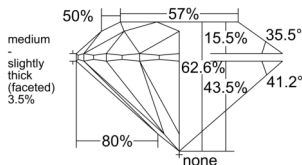

GIA®

FACSIMILE

GIA REPORT 1557289435

Verify this report at GIA.edu

GIA NATURAL DIAMOND DOSSIER®

May 19, 2026
GIA Report Number 1557289435
Shape and Cutting Style ..... Round Brilliant
Measurements ..... 4.75 - 4.78 x 2.98 mm

GRADING RESULTS

Carat Weight ..... 0.41 carat
Color Grade ..... E
Clarity Grade VS2
Cut Grade ..... Excellent

ADDITIONAL GRADING INFORMATION

Polish ..... Excellent
Symmetry ..... Excellent
Fluorescence ..... Medium Blue
Clarity Characteristics ..... Crystal
Inscription(s): GIA 1557289435

PROPORTIONS

GRADING SCALES

GIA COLOR SCALE	GIA CLARITY SCALE	GIA CUT SCALE	
D	FLAWLESS	EXCELLENT	
E	INTERNALLY FLAWLESS		
F		VVS₁	VERY GOOD
G	VVS₂		
H	VS₁	GOOD	
I	VS₂		
J	SI₁	FAIR	
K	SI₂		
L	I₁	POOR	
M	I₂		
N	I₃		
O			
P			
Q			
R			
S			
T			
U			
V			
W			
X			
Y			
Z