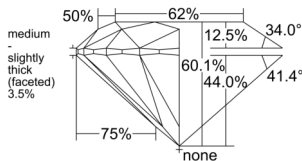

GIA®

FACSIMILE

GIA REPORT 1557317941

Verify this report at GIA.edu

GIA NATURAL DIAMOND DOSSIER®

May 25, 2026
GIA Report Number 1557317941
Shape and Cutting Style ..... Round Brilliant
Measurements ..... 4.32 - 4.35 x 2.61 mm

GRADING RESULTS

Carat Weight ..... 0.30 carat
Color Grade ..... K
Clarity Grade VVS1
Cut Grade ..... Excellent

ADDITIONAL GRADING INFORMATION

Polish ..... Excellent
Symmetry ..... Excellent
Fluorescence ..... Faint
Clarity Characteristics ..... Feather, Cavity
Inscription(s): GIA 1557317941

PROPORTIONS

Profile to actual proportions

GRADING SCALES

GIA COLOR SCALE	GIA CLARITY SCALE	GIA CUT SCALE
COLOREDNESS	FLAWLESS	EXCELLENT
D	INTERNALLY FLAWLESS	
E	VVS₁	VERY GOOD
F		
G	VS₁	GOOD
H		
I	SI₁	FAIR
J		
K	I₁	POOR
L		
M	I₂	
N		
O	I₃	
P		
Q		
R		
S		
T		
U		
V		
W		
X		
Y		
Z