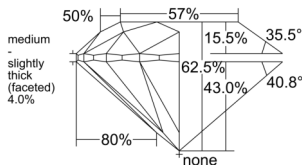

GIA®

FACSIMILE

GIA REPORT 1557322746

Verify this report at gia.edu

GIA NATURAL DIAMOND DOSSIER®

May 22, 2026
GIA Report Number 1557322746
Shape and Cutting Style ..... Round Brilliant
Measurements ..... 5.15 - 5.19 x 3.23 mm

GRADING RESULTS

Carat Weight ..... 0.53 carat
Color Grade ..... G
Clarity Grade VS1
Cut Grade ..... Excellent

ADDITIONAL GRADING INFORMATION

Polish ..... Excellent
Symmetry ..... Excellent
Fluorescence ..... None
Clarity Characteristics..... Crystal, Needle, Cloud
Inspection(s): GIA 1557322746

PROPORTIONS

GRADING SCALES

GIA COLOR SCALE

COLORED	D
	E
	F
	G
	H
	I
	J
NEAR COLORLESS	K
	L
Faint	M
	N
	O
	P
Very Light	Q
	R
	S
	T
	U
	V
	W
	X
	Y
Light	Z

GIA CLARITY SCALE

FLAWLESS	INTERNAL FLAWLESS	
		FLAWLESS
VERY VERY SLIGHTLY INCLUDED	VVS₁	
	VVS₂	
VERY SLIGHTLY INCLUDED	VS₁	
	VS₂	
SLIGHTLY INCLUDED	SI₁	
	SI₂	
INCLUDED	I₁	
	I₂	
	I₃	

GIA CUT SCALE

EXCELLENT
VERY GOOD
GOOD
FAIR
POOR