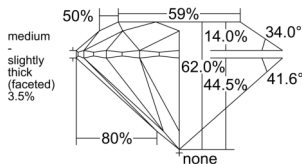

GIA®

FACSIMILE

GIA REPORT 1557332875

Verify this report at GIA.edu

GIA NATURAL DIAMOND DOSSIER®

May 25, 2026
GIA Report Number 1557332875
Shape and Cutting Style ..... Round Brilliant
Measurements ..... 4.93 - 4.94 x 3.06 mm

GRADING RESULTS

Carat Weight ..... 0.45 carat
Color Grade ..... K
Clarity Grade VVS1
Cut Grade ..... Excellent

ADDITIONAL GRADING INFORMATION

Polish ..... Excellent
Symmetry ..... Excellent
Fluorescence ..... None
Clarity Characteristics ..... Pinpoint, Feather
Inscription(s): GIA 1557332875

PROPORTIONS

Profile to actual proportions