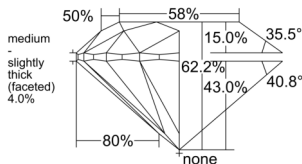

GIA®

FACSIMILE

GIA REPORT 1557334284

Verify this report at GIA.edu

GIA NATURAL DIAMOND DOSSIER®

May 25, 2026
GIA Report Number 1557334284
Shape and Cutting Style ..... Round Brilliant
Measurements ..... 4.68 - 4.72 x 2.93 mm

GRADING RESULTS

Carat Weight ..... 0.40 carat
Color Grade L
Clarity Grade VS1
Cut Grade ..... Excellent

ADDITIONAL GRADING INFORMATION

Polish ..... Excellent
Symmetry ..... Excellent
Fluorescence ..... None
Clarity Characteristics ..... Feather, Pinpoint
Inscription(s): GIA 1557334284

PROPORTIONS

GRADING SCALES

GIA COLOR SCALE

COLORLESS	D
	E
	F
	G
	H
	I
	J
NEAR COLORLESS	K
	L
FAIN	M
	N
	O
	P
VERY LIGHT	Q
	R
	S
	T
	U
	V
	W
	X
	Y
LIGHT	Z

GIA CLARITY SCALE

FLAWLESS	INTERNAL FLAWLESS	
		FLAWLESS
VERY VERY SLIGHTLY INCLUDED	VVS₁	
	VVS₂	
VERY SLIGHTLY INCLUDED	VS₁	
	VS₂	
SLIGHTLY INCLUDED	SI₁	
	SI₂	
INCLUDED	I₁	
	I₂	
	I₃	

GIA CUT SCALE

EXCELLENT
VERY GOOD
GOOD
FAIR
POOR