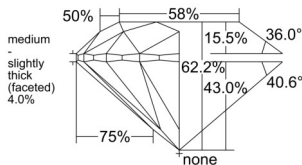

GIA®

FACSIMILE

GIA REPORT 1557347004

Verify this report at GIA.edu

GIA NATURAL DIAMOND DOSSIER®

May 28, 2026
GIA Report Number 1557347004
Shape and Cutting Style ..... Round Brilliant
Measurements ..... 5.03 - 5.06 x 3.14 mm

GRADING RESULTS

Carat Weight ..... 0.50 carat
Color Grade ..... E
Clarity Grade VVS2
Cut Grade ..... Excellent

ADDITIONAL GRADING INFORMATION

Polish ..... Excellent
Symmetry ..... Excellent
Fluorescence ..... None
Clarity Characteristics ..... Feather, Pinpoint
Inscription(s): GIA 1557347004

PROPORTIONS

Profile to actual proportions

GRADING SCALES

GIA COLOR SCALE	GIA CLARITY SCALE	GIA CUT SCALE
D	FLAWLESS	EXCELLENT
E	FLAWLESS	
F	INTERNALLY FLAWLESS	VERY GOOD
G	FLAWLESS	
H	VVS₁	GOOD
I	VVS₂	
J	VS₁	FAIR
K	VS₂	
L	SI₁	POOR
M	SI₂	
N	I₁	
O	I₂	
P	I₃	
Q		
R		
S		
T		
U		
V		
W		
X		
Y		
Z