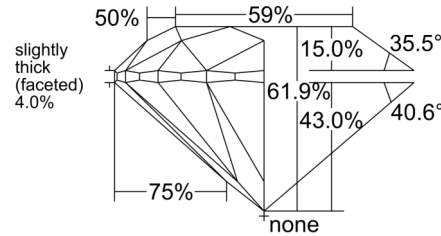

GIA NATURAL DIAMOND GRADING REPORT

May 28, 2026
GIA Report Number 1557355495
Shape and Cutting Style ..... Round Brilliant
Measurements ..... 6.44 - 6.49 x 4.00 mm

GRADING RESULTS

Carat Weight ..... 1.05 carat
Color Grade ..... G
Clarity Grade VVS1
Cut Grade ..... Excellent

ADDITIONAL GRADING INFORMATION

Polish ..... Excellent
Symmetry ..... Excellent
Fluorescence ..... None
Inscription(s): GIA 1557355495

PROPORTIONS

Profile to actual proportions