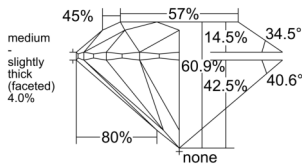

GIA®

FACSIMILE

GIA REPORT 1557363073

Verify this report at GIA.edu

GIA NATURAL DIAMOND DOSSIER®

May 27, 2026
GIA Report Number 1557363073
Shape and Cutting Style ..... Round Brilliant
Measurements ..... 4.95 - 4.97 x 3.02 mm

GRADING RESULTS

Carat Weight ..... 0.46 carat
Color Grade ..... D
Clarity Grade VS1
Cut Grade ..... Excellent

ADDITIONAL GRADING INFORMATION

Polish ..... Excellent
Symmetry ..... Excellent
Fluorescence ..... Medium Blue
Clarity Characteristics ..... Crystal
Inscription(s): GIA 1557363073

PROPORTIONS

Profile to actual proportions

GRADING SCALES

GIA
COLOR
SCALE

COLOULESS	D
	E
	F
	G
	H
	I
	J
NEAR COLOULESS	K
	L
FANIT	M
	N
	O
	P
VERY LIGHT	Q
	R
	S
	T
	U
	V
	W
	X
	Y
LIGHT	Z

GIA
CLARITY
SCALE

FLAWLESS	VERY VERY SLIGHTLY INCLUDED	VS₁	VS₂	SI₁	SI₂	I₁	I₂	I₃	
									VERY SLIGHTLY INCLUDED
INTERNALLY FLAWLESS									

GIA
CUT
SCALE

EXCELLENT
VERY GOOD
GOOD
FAIR
POOR